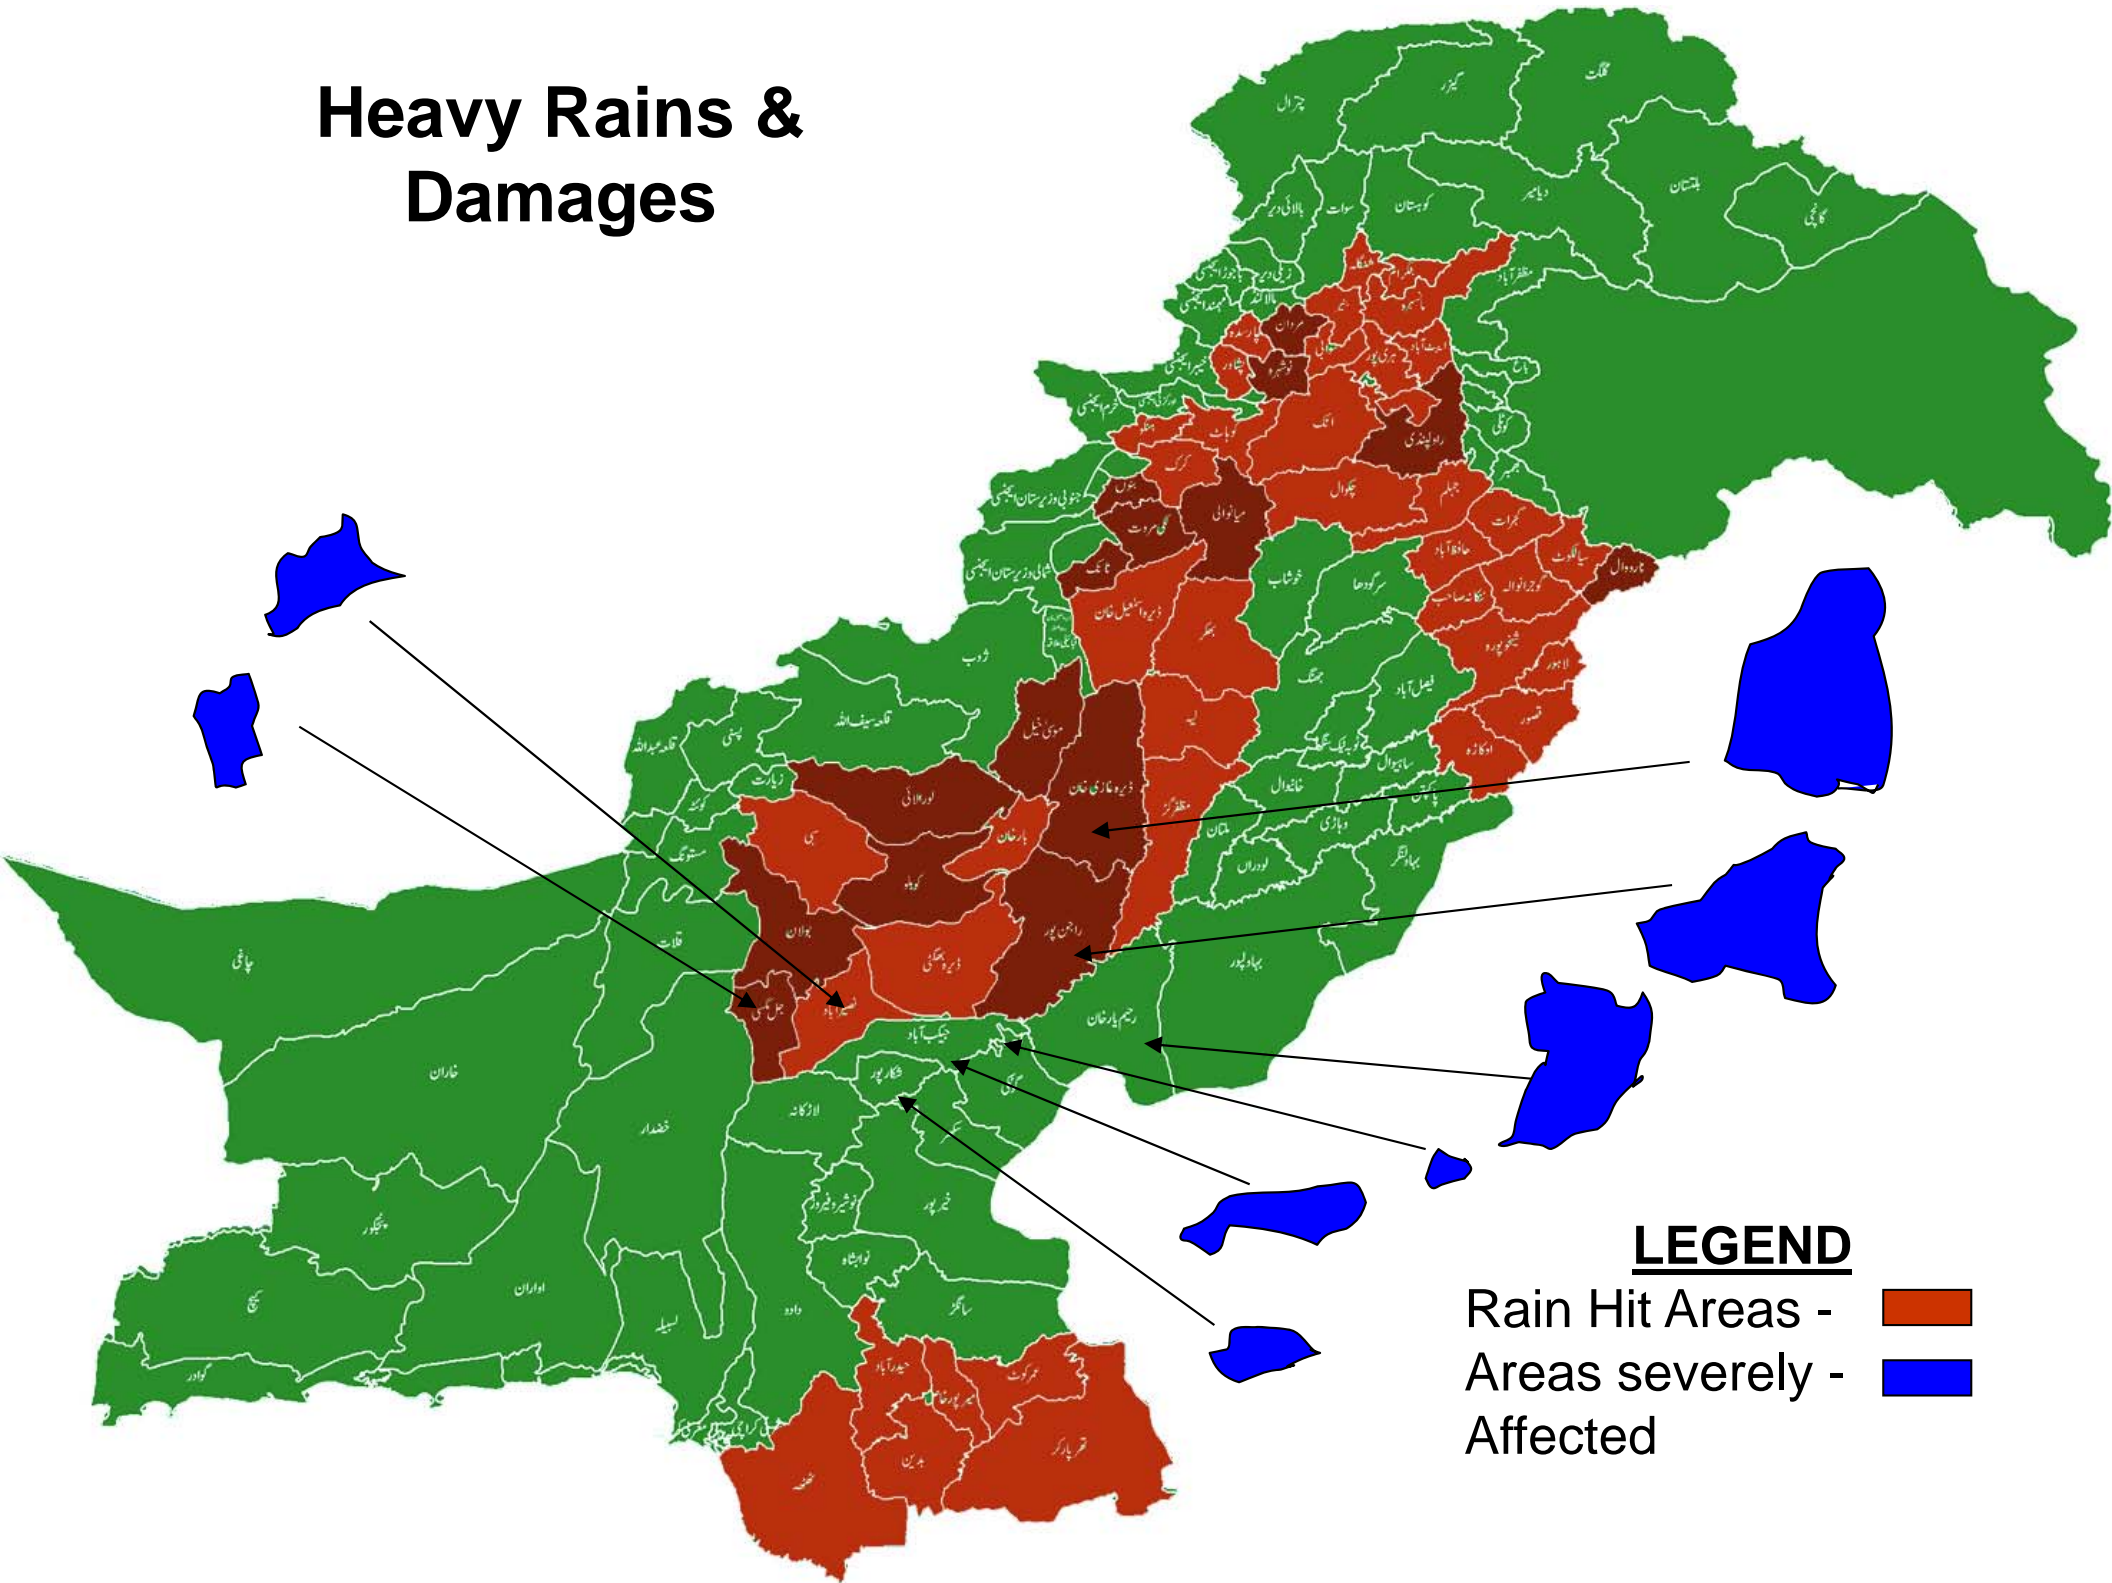

UPDATE – LOSSES / DAMAGES
23 Januaray 2013

Heavy Rains & Damages

SUMMARY OF DAMAGES

Province	Death	Injured	Persons Affected	House Damaged		Villages Affected	Crop Affected (Acres)	Cattle Head Perished	Relief Camps	Persons in Relief Camps
				Partially	Fully					
KP	38	36	0	4,293	105	0	0	0	0	0
Punjab	60	272	887,345	16,440	9,116	1,512	473,998	898	0	0
GB	0	0	0	70	0	0	0	0	0	0
AJK	31	32	0	1,017	226	0	0	0	0	0
Islamabad	3	0	0	0	0	0	0	0	0	0
Sindh	283	2,421	3,174,716	188,935	232,723	11,894	245,459	2,029	108	141,843
Balochistan	156	146	787,780	183,513		753	452,588	9,194	0	0
Total	571	2,902	4,849,841	636,438		14,159	1,172,045	12,121	108	141,843

DAMAGES - PUNJAB

District	Deaths	Injured	Persons Affected	House Damaged		Villages Affected	Crop Affected (Acres)	Cattle Head Perished	Relief Camps	Persons in Relief Camps
				Partially	Fully					
R Y Khan	20	9	93,211	10,039	1947	1150	76,953	552	0	0
Rajanpur	15	241	177,240	3,320	5,550	218	346,981	339	0	0
D.G. Khan	-	-	616,623	2,934	1,541	103	48,250	0	0	0
Mianwali	-	-	0	2	3	3	1461	0	0	0
Hafizabad	-	-	90	31	0	1	0	0	0	0
Khanewal (River Erosion)			96	0	12	1	353	0	0	0
Sahiwal	4	2	0	9	1	1	0	6	0	0
Bahawalnagar	6	7	26	38	0	21	0	0	0	0
Chiniot	6	6	7	66	10	6	0	0	0	0
T.T. Singh	5	7	0	0	0	6	0	1	0	0
Layyah (River Erosion)	1	-	52	0	52	2	0	0	0	0
Muzaffargarh	3	-	0	1	0	0	0	0	0	0
Total	60	272	887,345	16,440	9,116	1,512	473,998	898	0	0