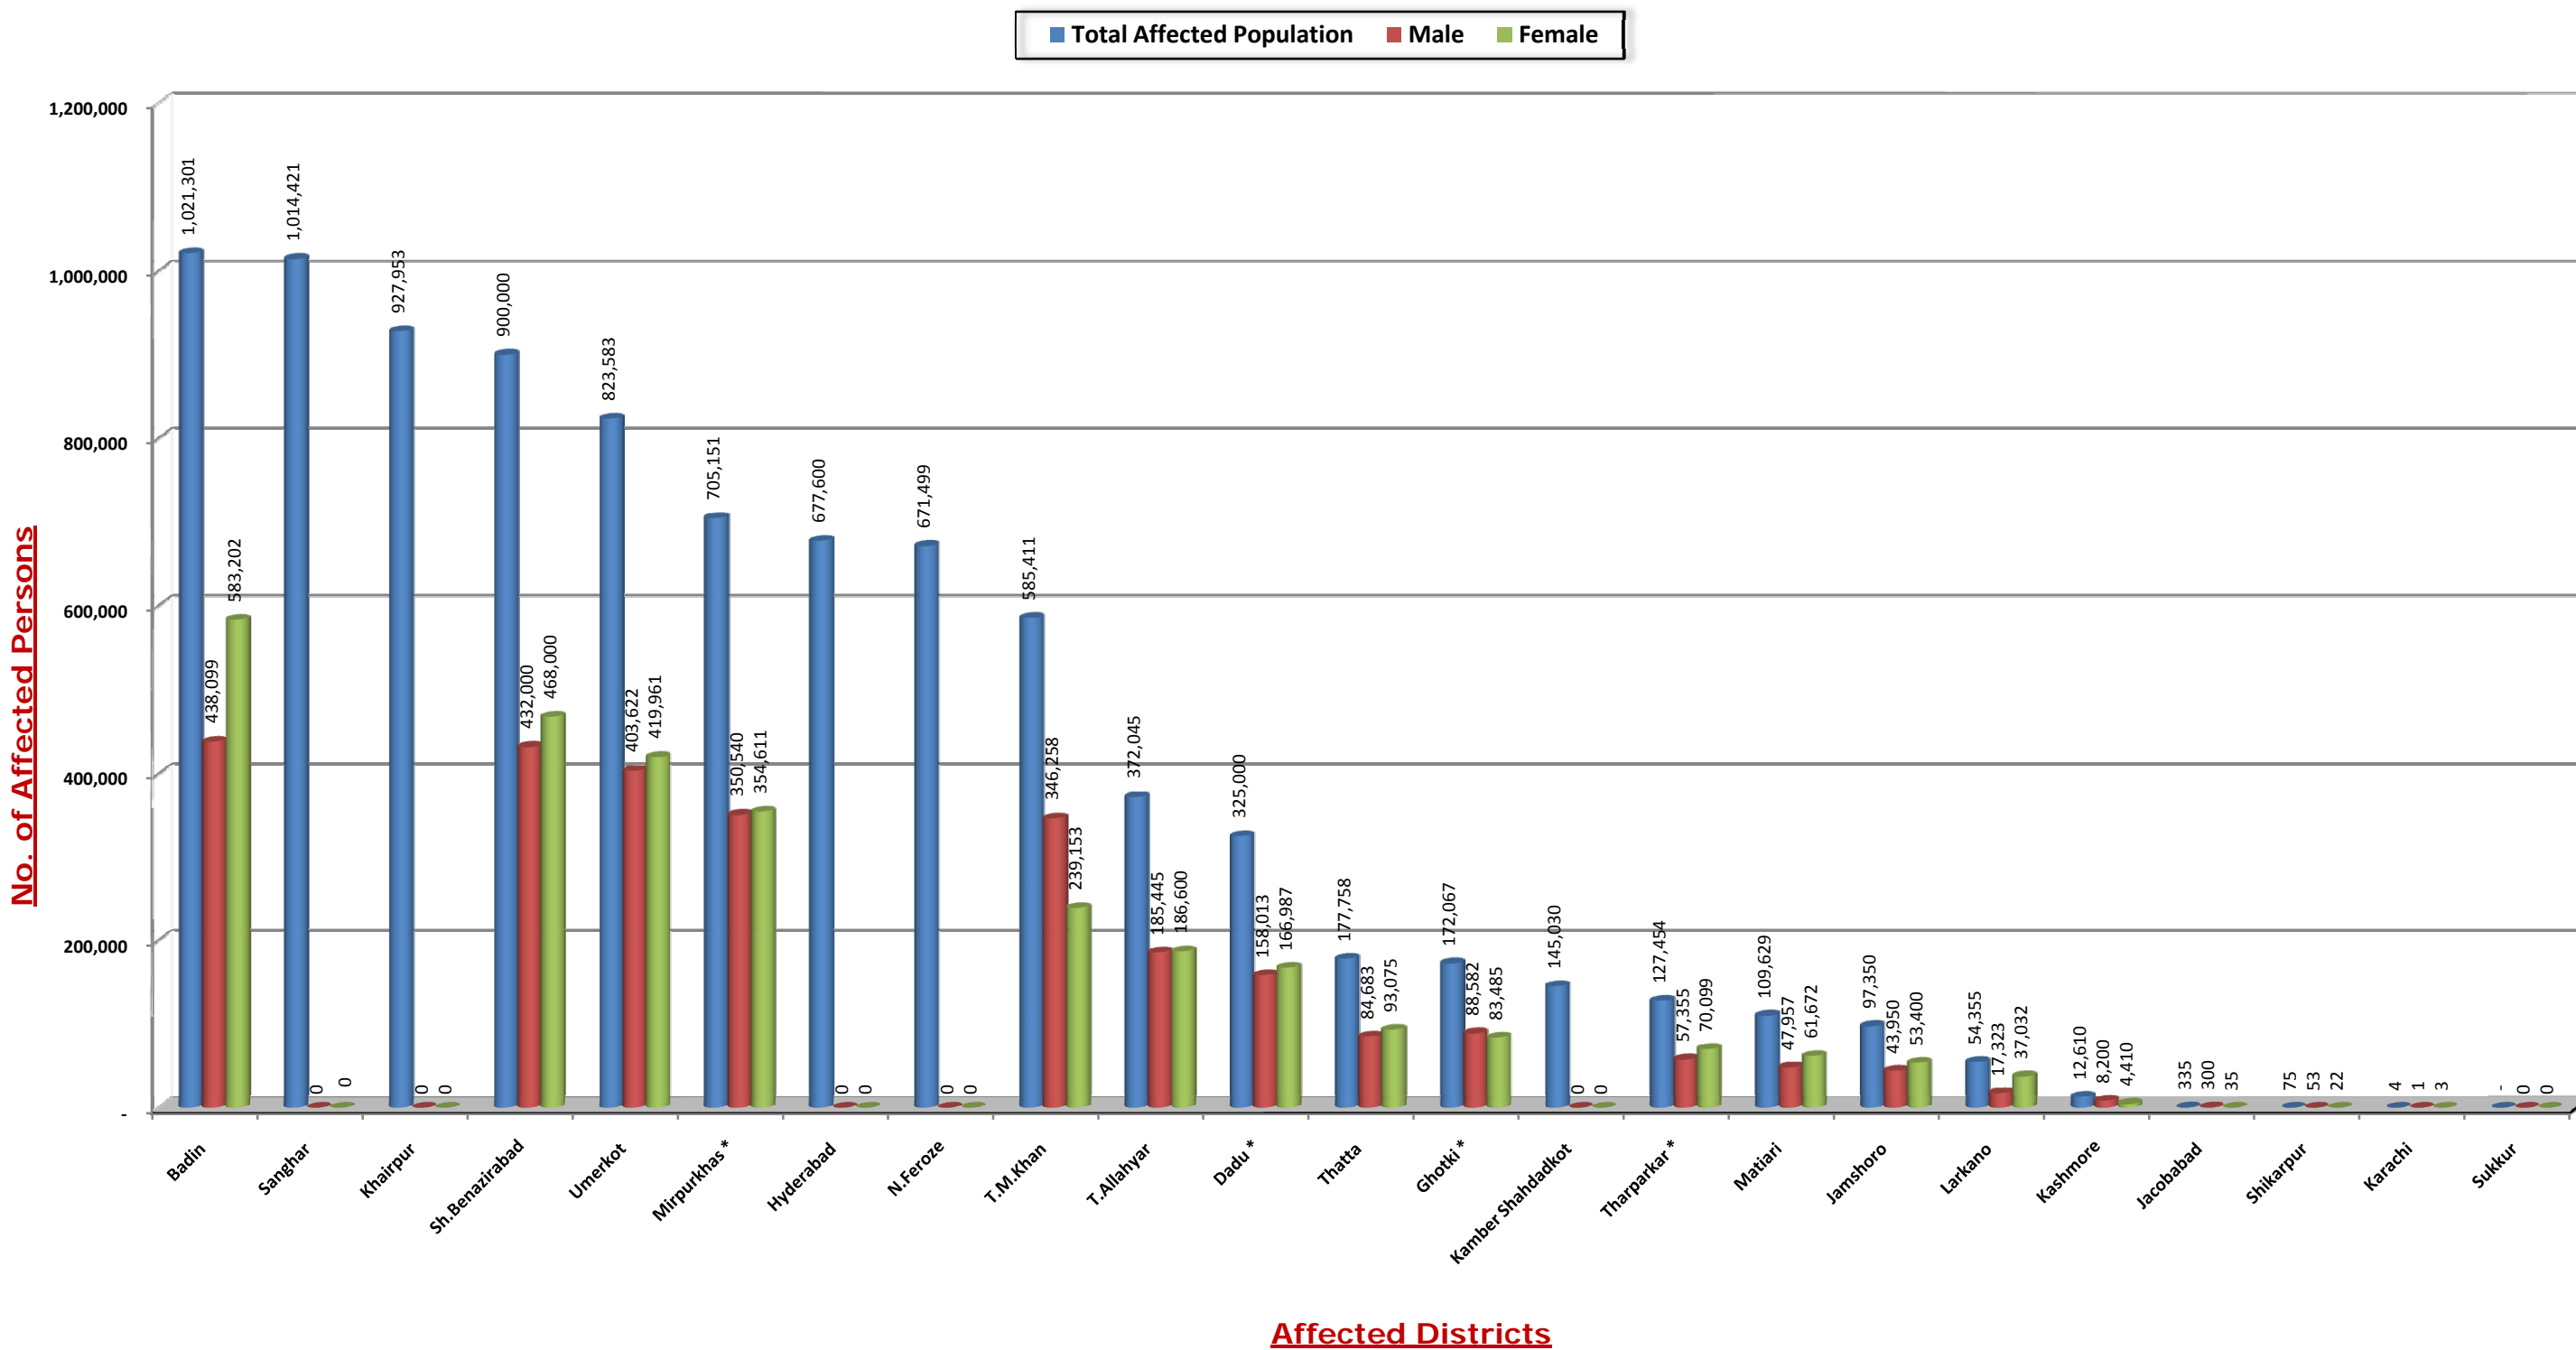

NATIONAL DISASTER MANAGEMENT AUTHORITY Affected Population During Flood 2011 in Sindh (As on 05-Oct-2011)

NATIONAL DISASTER MANAGEMENT AUTHORITY
Male & Female Affected during Flood 2011 in Sindh
(As on 05-Oct-2011)